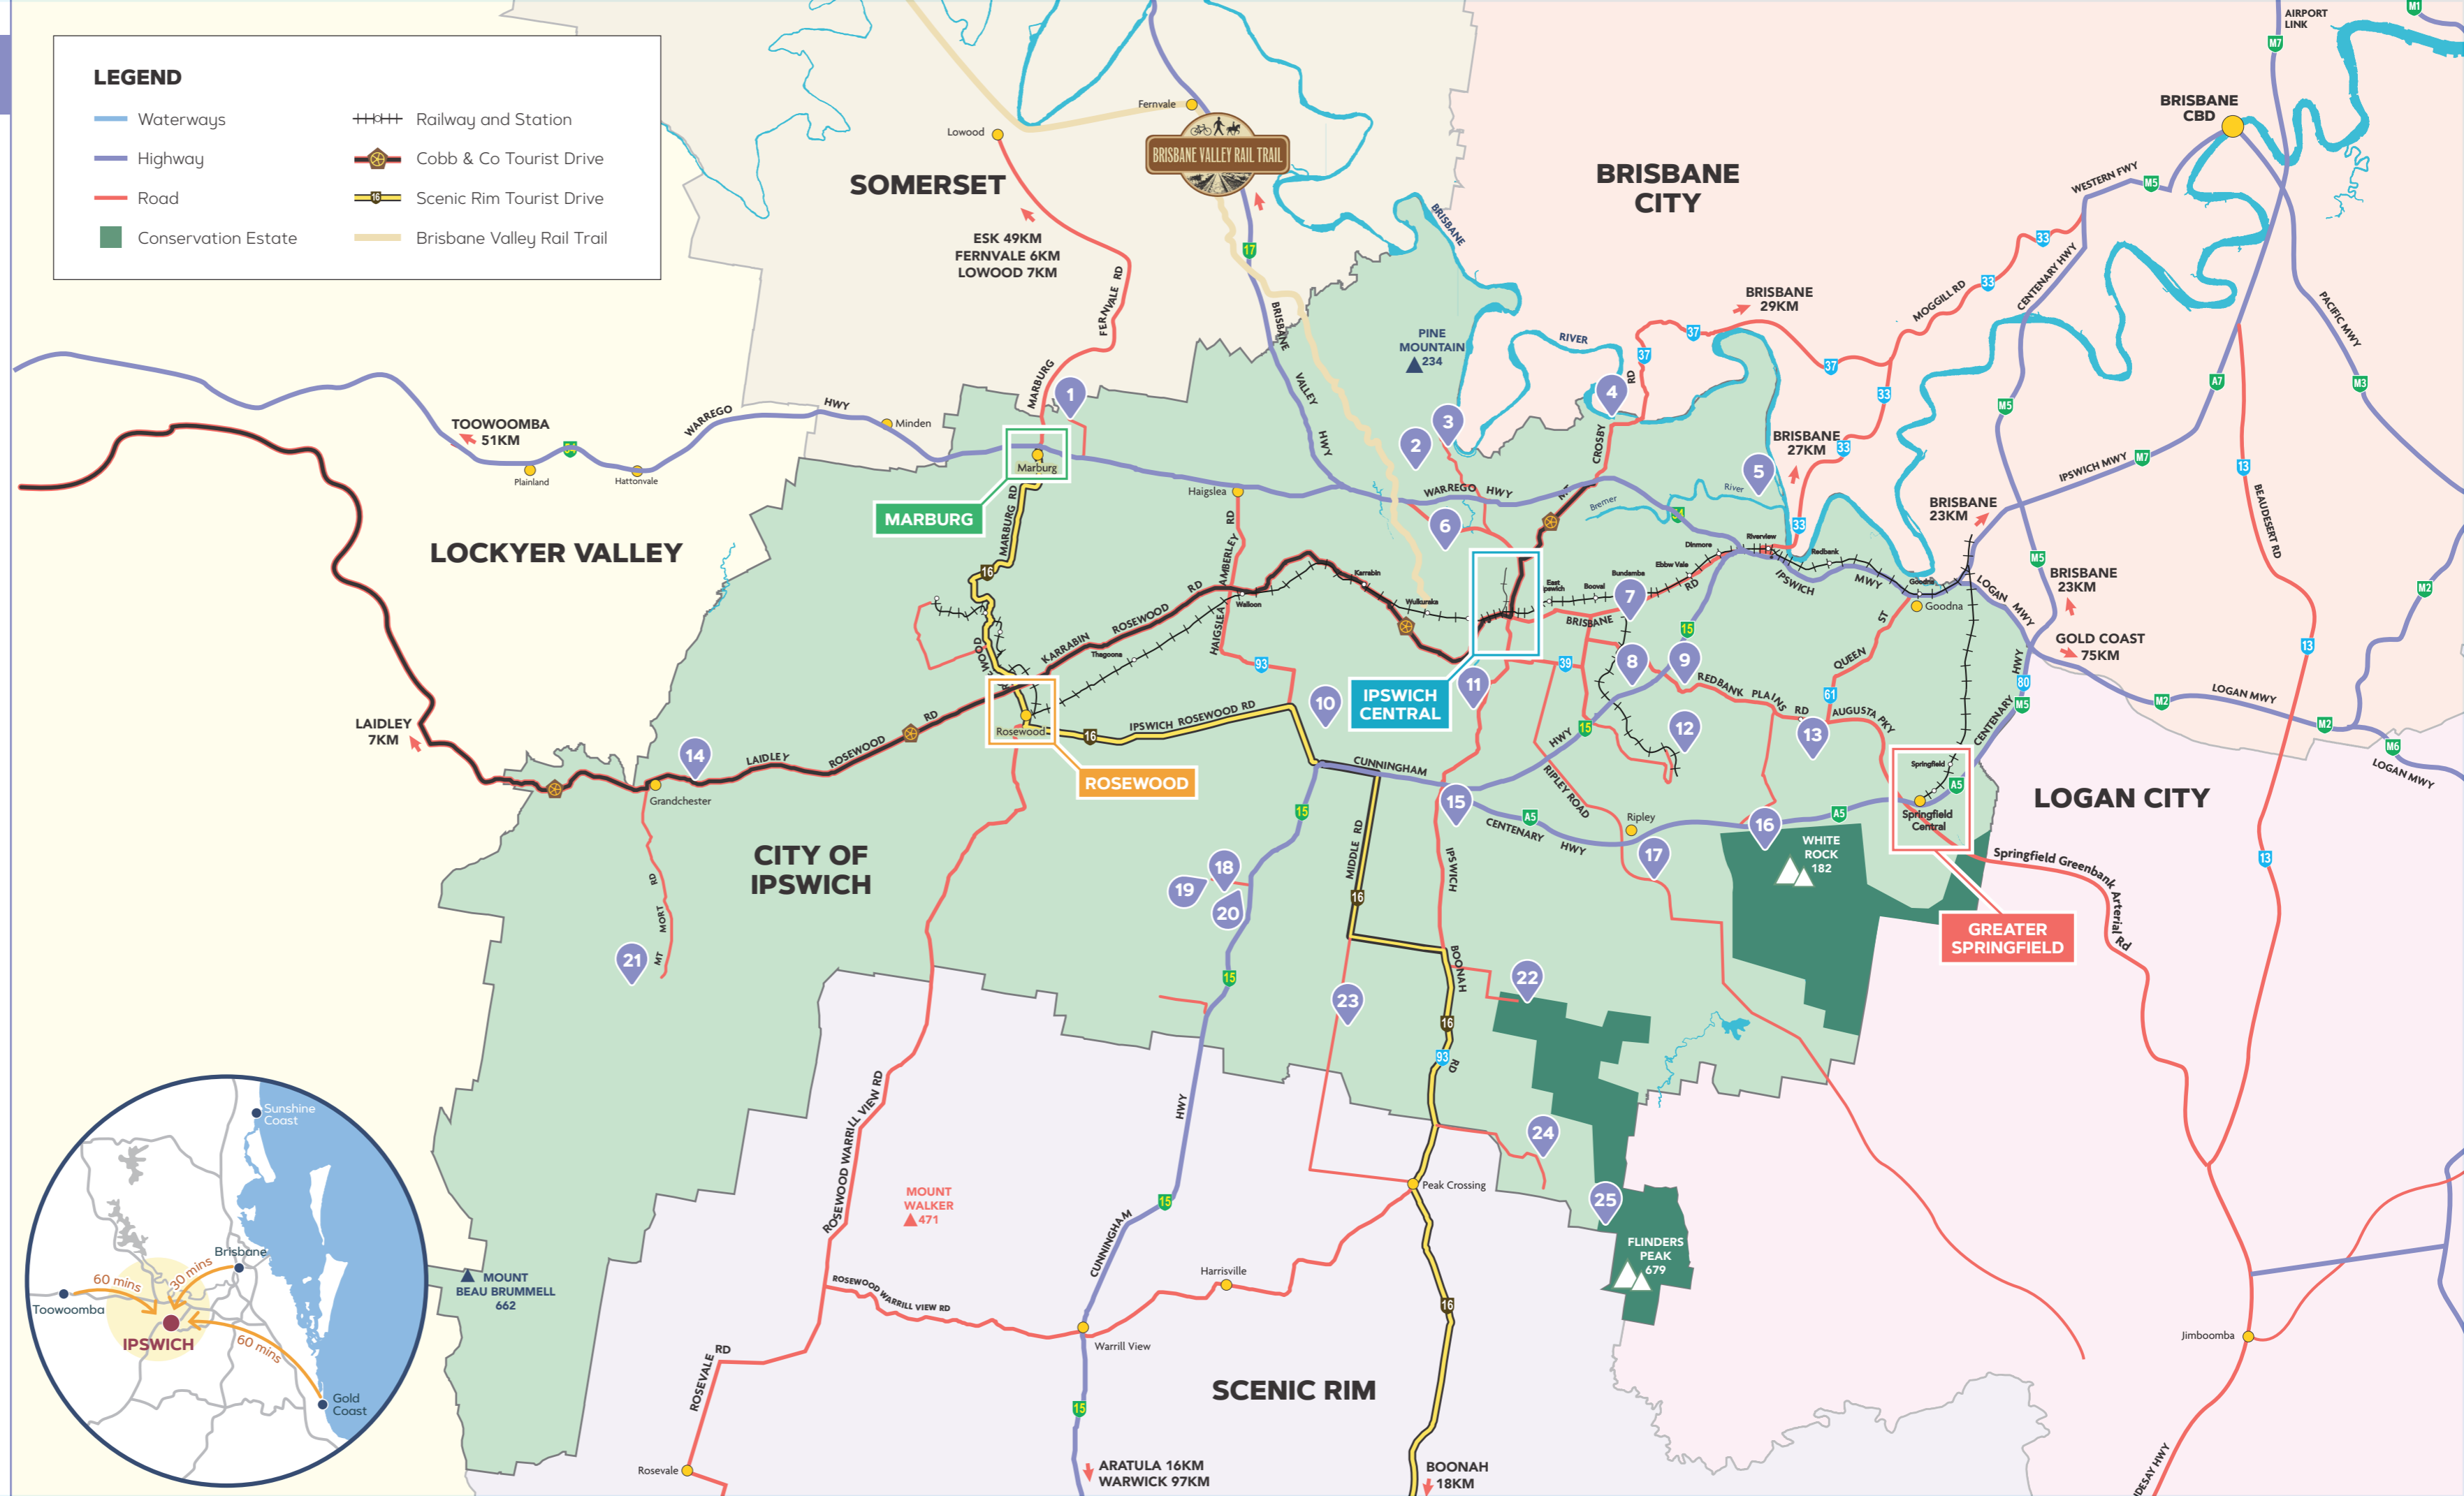

IPSWICH REGION

1. 1 Woodlands of Marburg
2. 2 Hillview Drive Reserve
3. 3 Kholo Gardens
4. 4 Colleges Crossing Recreation Reserve
5. 5 Joseph Brady Park
6. 6 Haig Street Quarry Bushland Reserve
7. 7 Ipswich Turf Club / Ipswich Events & Entertainment Centre
8. 8 Castle Hill Blackstone Reserve
9. 9 Cooneana Heritage Centre
10. 10 RAAF Base Amberley and Aviation Heritage Centre
11. 11 Lobley Park
12. 12 Queensland Pioneer Steam Railway
13. 13 Redbank Plains Recreation Reserve and Skate Facility
14. 14 Grandchester Model Live Steam Railway
15. 15 The Q
16. 16 White Rock - Spring Mountain Conservation Estate
17. 17 Splash 'n' Play Waterpark
18. 18 Ipswich Motorsport Precinct
19. 19 Queensland Raceway
20. 20 Willowbank Raceway
21. 21 Spicers Hidden Vale / Hidden Vale Adventure Park
22. 22 Hardings Paddock Picnic Area and Campground
23. 23 Purga Nature Reserve
24. 24 Ivory's Rock Events + Camping
25. 25 Flinders-Goolman Conservation Estate

LEGEND

Waterways	Railway and Station
Highway	Cobb & Co Tourist Drive
Road	Scenic Rim Tourist Drive
Conservation Estate	Brisbane Valley Rail Trail