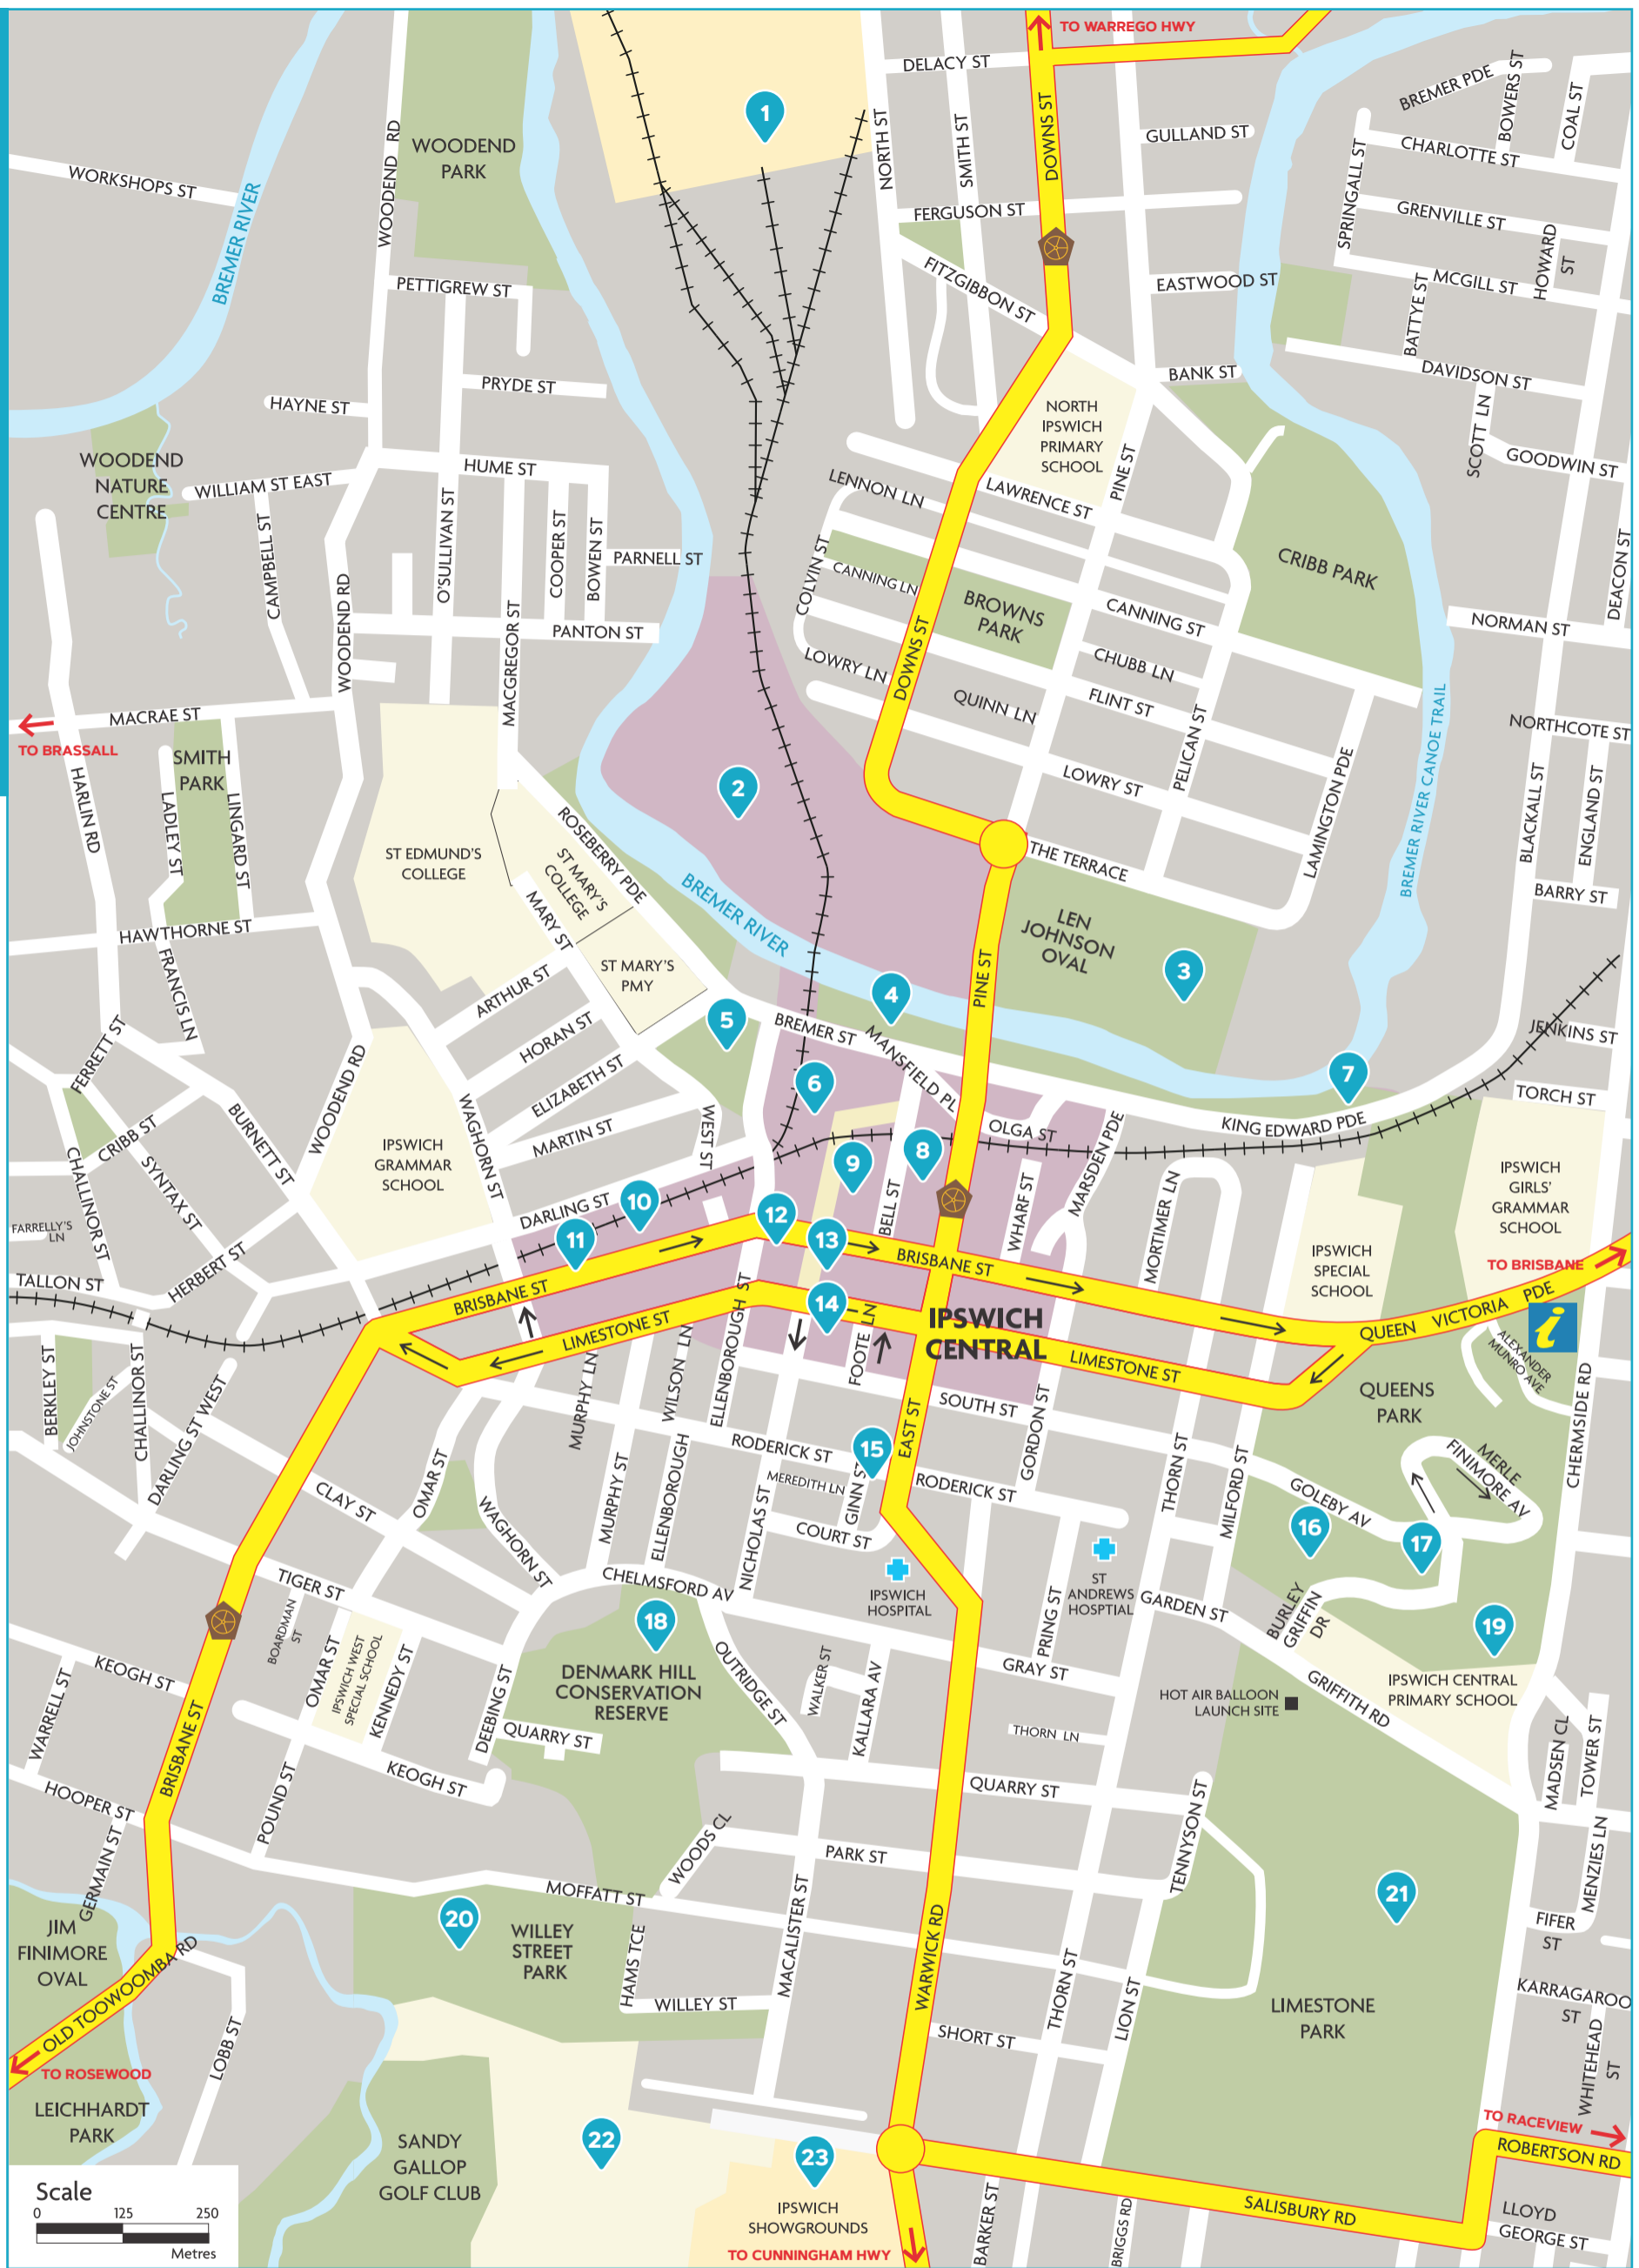

IPSWICH CENTRAL

1 Queensland Museum Rail Workshops	7 Bob Gamble Park	14 Ipswich Civic Centre	20 Willey Street Park (BMX Track)
2 Riverlink Shopping Centre	8 Ipswich Railway Station	15 Old Courthouse	21 Limestone Park
3 North Ipswich Reserve and Corporate Centre	9 Nicholas Street Precinct	16 Incinerator Theatre	22 University of Southern Queensland (Ipswich Campus)
4 River Heart Parklands	10 Top of Town Precinct	17 Queens Park / Ipswich Nature Centre	23 Ipswich Showgrounds and Caravan Park
5 Timothy Molony Park	11 Studio 188	18 Denmark Hill Conservation Reserve	Ipswich Visitor Information Centre
6 Tulumur Place / Ipswich Central Library / Ipswich Children's Library	12 d'Arcy Doyle Place	19 Nerima Gardens	
	13 Ipswich Art Gallery