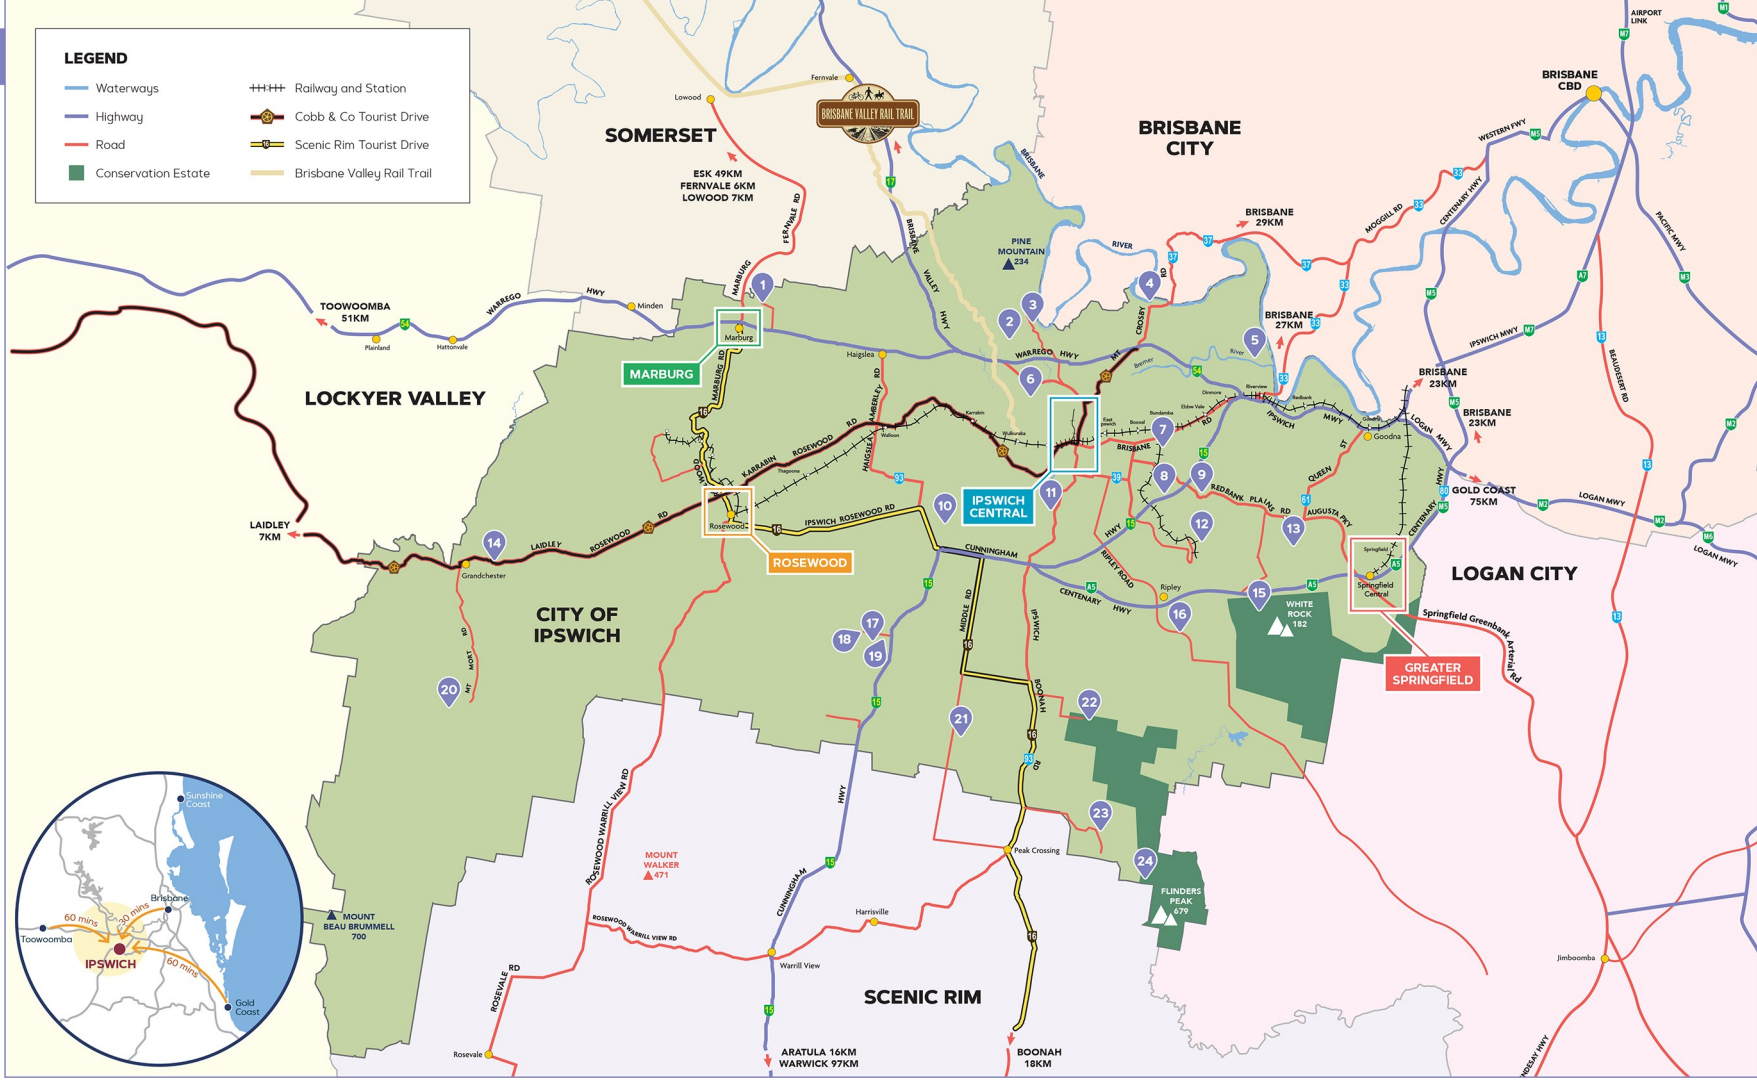

# IPSWICH REGION

- 1 Woodlands of Marburg
- 2 Hillview Drive Reserve
- 3 Kholo Gardens
- 4 Colleges Crossing Recreation Reserve
- 5 Josephy Brady Park
- 6 Haig Street Quarry Bushland Reserve
- 7 Ipswich Turf Club / Ipswich Events & Entertainment Centre
- 8 Castle Hill Blackstone Reserve
- 9 Cooneana Heritage Centre
- 10 RAAF Base Amberley and Aviation Heritage Centre
- 11 Lobley Park
- 12 Queensland Pioneer Steam Railway
- 13 Redbank Plains Recreation Reserve and Skate Facility
- 14 Grandchester Model Live Steam Railway
- 15 White Rock - Spring Mountain Conservation Estate
- 16 Splash 'n' Play Waterpark
- 17 Ipswich Motorsport Precinct
- 18 Queensland Raceway
- 19 Willowbank Raceway
- 20 Spicers Hidden Vale / Hidden Vale Adventure Park
- 21 Purga Nature Reserve
- 22 Hardings Paddock Picnic Area and Campground
- 23 Ivory's Rock
- 24 Flinders-Goolman Conservation Estate

**LEGEND**

- Waterways
- Highway
- Road
- Conservation Estate
- Railway and Station
- Cobb & Co Tourist Drive
- Scenic Rim Tourist Drive
- Brisbane Valley Rail Trail

# ROSEWOOD

- 1 Rosewood Golf Course
- 2 Johnston Park
- 3 Cobb & Co Heritage Park
- 4 Rosewood Showgrounds and Camping Facility
- 5 Rosewood Library
- 6 Rosewood Railway Station
- 7 Anzac Park
- 8 Rosewood Aquatic Centre

# GREATER SPRINGFIELD

- 1 Springfield Railway Station
- 2 Brookwater Golf and Country Club
- 3 Spring Lake Metro
- 4 Spring Lake Park
- 5 Brighton Homes Arena
- 6 Atlantic Drive Sporting Complex
- 7 Springfield Central Railway Station
- 8 Springfield Central Library
- 9 Orion Springfield Central
- 10 Orion Lagoon
- 11 Robelle Domain
- 12 TAFE Queensland (Springfield Campus)
- 13 University of Southern Queensland (Springfield Campus)
- 14 Springfield Central Sports Complex