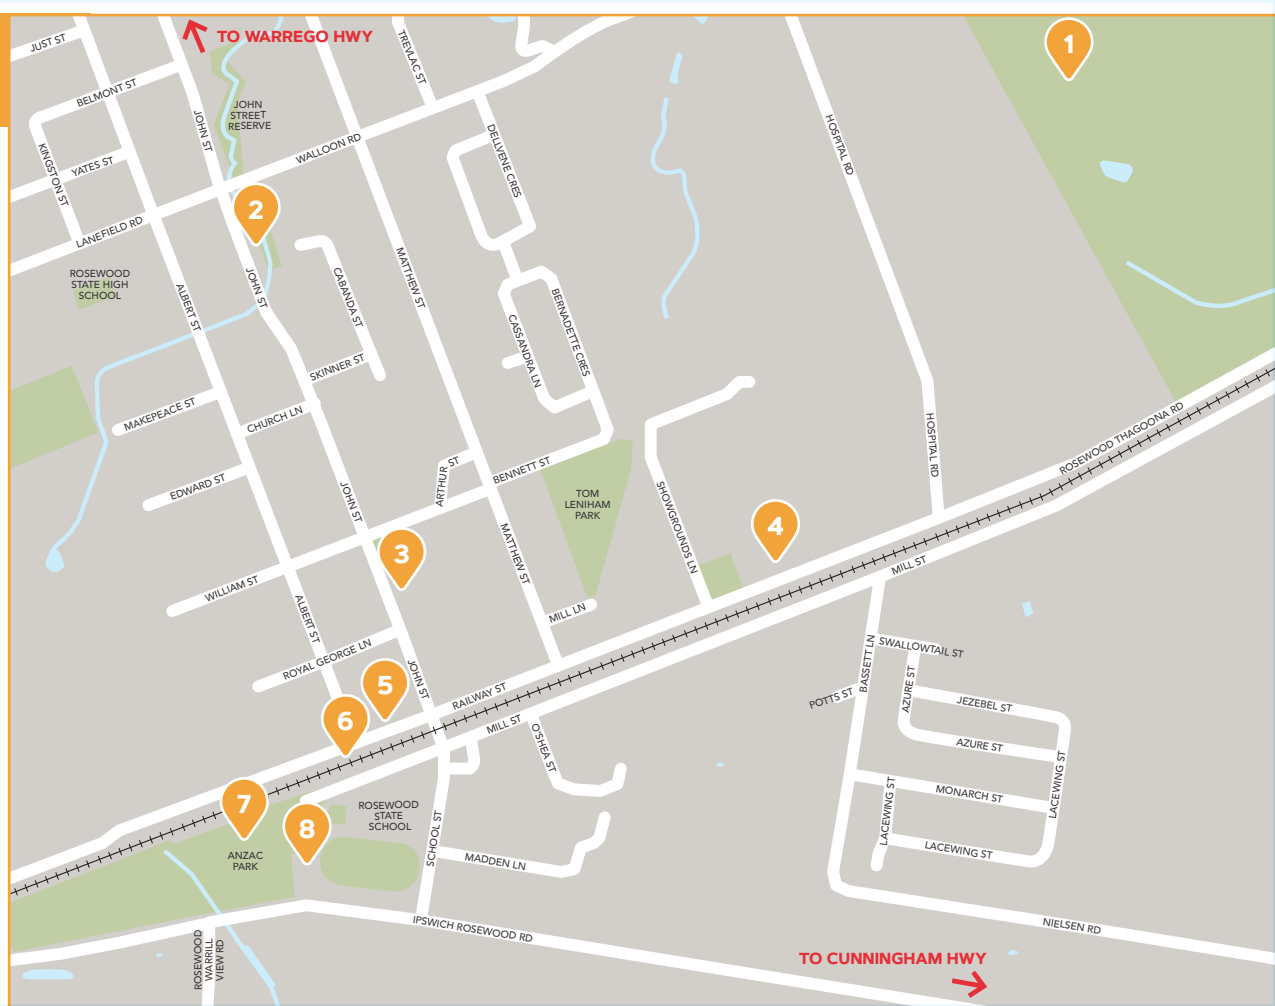

LEGEND

 Waterways	 Railway and Station
 Highway	 Cobb & Co Tourist Drive
 Road	 Scenic Rim Tourist Drive
 Conservation Estate	 Brisbane Valley Rail Trail

IPSWICH CENTRAL

- | | | | |
|--|----------------------------|--|--|
| 1 Queensland Museum Rail Workshops | 7 Bob Gamble Park | 14 Ipswich Civic Centre | 20 Willey Street Park (BMX Track) |
| 2 Riverlink Shopping Centre | 8 Ipswich Railway Station | 15 Old Courthouse | 21 Limestone Park |
| 3 North Ipswich Reserve and Corporate Centre | 9 Nicholas Street Precinct | 16 Incinerator Theatre | 22 University of Southern Queensland (Ipswich Campus) |
| 4 River Heart Parklands | 10 Top of Town Precinct | 17 Queens Park / Ipswich Nature Centre | 23 Ipswich Showgrounds and Caravan Park |
| 5 Timothy Molony Park | 11 Studio 188 | 18 Denmark Hill Conservation Reserve |  Ipswich Visitor Information Centre |
| 6 Tulumur Place / Ipswich Central Library / Ipswich Children's Library | 12 d'Arcy Doyle Place | 19 Nerima Gardens | |
| | 13 Ipswich Art Gallery | | |

MARBURG

- 1 Marburg Street Library
- 2 Marburg Community Centre and First World War Memorial
- 3 Rosewood Scrub Historical Society
- 4 Marburg Showgrounds
- 5 Marburg Pacing Association

ROSEWOOD

- 1 Rosewood Golf Course
- 2 Johnston Park
- 3 Cobb & Co Heritage Park
- 4 Rosewood Showgrounds and Camping Facility
- 5 Rosewood Library
- 6 Rosewood Railway Station
- 7 Anzac Park
- 8 Rosewood Aquatic Centre

GREATER SPRINGFIELD

- 1 Springfield Railway Station
- 2 Brookwater Golf and Country Club
- 3 Spring Lake Metro
- 4 Spring Lake Park
- 5 Brighton Homes Arena
- 6 Atlantic Drive Sporting Complex
- 7 Springfield Central Railway Station
- 8 Springfield Central Library
- 9 Orion Springfield Central
- 10 Orion Lagoon
- 11 Robelle Domain
- 12 TAFE Queensland (Springfield Campus)
- 13 University of Southern Queensland (Springfield Campus)
- 14 Springfield Central Sports Complex