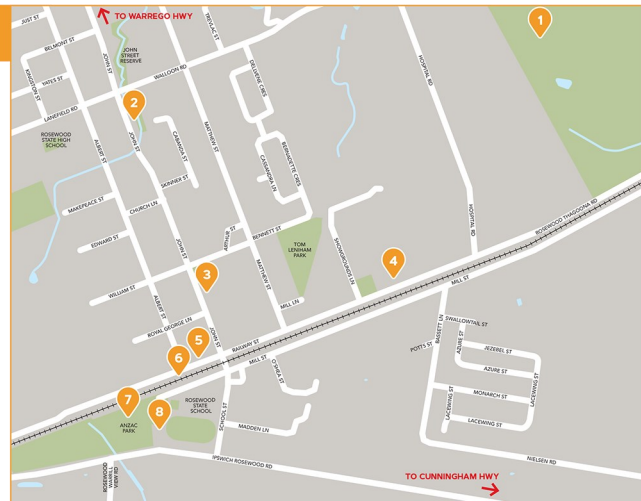

# IPSWICH REGION

- 1 Woodlands of Marburg
- 2 Hillview Drive Reserve
- 3 Kholo Gardens
- 4 Colleges Crossing Recreation Reserve
- 5 Josephy Brady Park
- 6 Haig Street Quarry Bushland Reserve
- 7 Ipswich Turf Club / Ipswich Events & Entertainment Centre
- 8 Castle Hill Blackstone Reserve
- 9 Cooneana Heritage Centre
- 10 RAAF Base Amberley and Aviation Heritage Centre
- 11 Lobley Park
- 12 Queensland Pioneer Steam Railway
- 13 Redbank Plains Recreation Reserve and Skate Facility
- 14 Grandchester Model Live Steam Railway
- 15 White Rock - Spring Mountain Conservation Estate
- 16 Splash 'n' Play Waterpark
- 17 Ipswich Motorsport Precinct
- 18 Queensland Raceway
- 19 Willowbank Raceway
- 20 Spicers Hidden Vale / Hidden Vale Adventure Park
- 21 Purga Nature Reserve
- 22 Hardings Paddock Picnic Area and Campground
- 23 Ivory's Rock
- 24 Flinders-Goolman Conservation Estate

**LEGEND**

- Waterways
- Highway
- Road
- Conservation Estate
- Railway and Station
- Cobb & Co Tourist Drive
- Scenic Rim Tourist Drive
- Brisbane Valley Rail Trail

# MARBURG

- 1 Marburg Street Library
- 2 Marburg Community Centre and First World War Memorial
- 3 Rosewood Scrub Historical Society
- 4 Marburg Showgrounds
- 5 Marburg Pacing Association

# ROSEWOOD

- 1 Rosewood Golf Course
- 2 Johnston Park
- 3 Cobb & Co Heritage Park
- 4 Rosewood Showgrounds and Camping Facility
- 5 Rosewood Library
- 6 Rosewood Railway Station
- 7 Anzac Park
- 8 Rosewood Aquatic Centre