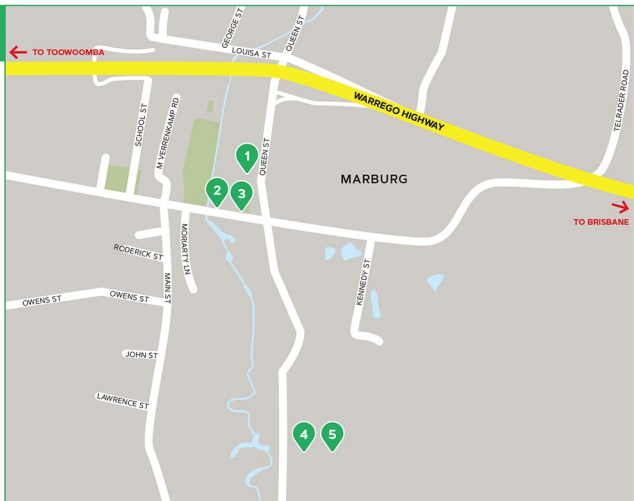

# IPSWICH REGION

- 1 Woodlands of Marburg
- 2 Hillview Drive Reserve
- 3 Kholo Gardens
- 4 Colleges Crossing Recreation Reserve
- 5 Josephy Brady Park
- 6 Haig Street Quarry Bushland Reserve
- 7 Ipswich Turf Club / Ipswich Events & Entertainment Centre
- 8 Castle Hill Blackstone Reserve
- 9 Cooneana Heritage Centre
- 10 RAAF Base Amberley and Aviation Heritage Centre
- 11 Lobley Park
- 12 Queensland Pioneer Steam Railway
- 13 Redbank Plains Recreation Reserve and Skate Facility
- 14 Grandchester Model Live Steam Railway
- 15 White Rock - Spring Mountain Conservation Estate
- 16 Splash 'n' Play Waterpark
- 17 Ipswich Motorsport Precinct
- 18 Queensland Raceway
- 19 Willowbank Raceway
- 20 Spicers Hidden Vale / Hidden Vale Adventure Park
- 21 Purga Nature Reserve
- 22 Hardings Paddock Picnic Area and Campground
- 23 Ivory's Rock
- 24 Flinders-Goolman Conservation Estate

**LEGEND**

- Waterways
- Highway
- Road
- Conservation Estate
- Railway and Station
- Cobb & Co Tourist Drive
- Scenic Rim Tourist Drive
- Brisbane Valley Rail Trail

# ROSEWOOD

- 1 Rosewood Golf Course
- 2 Johnston Park
- 3 Cobb & Co Heritage Park
- 4 Rosewood Showgrounds and Camping Facility
- 5 Rosewood Library
- 6 Rosewood Railway Station
- 7 Anzac Park
- 8 Rosewood Aquatic Centre

# GREATER SPRINGFIELD

- 1 Springfield Railway Station
- 2 Brookwater Golf and Country Club
- 3 Spring Lake Metro
- 4 Spring Lake Park
- 5 Brighton Homes Arena
- 6 Atlantic Drive Sporting Complex
- 7 Springfield Central Railway Station
- 8 Springfield Central Library
- 9 Orion Springfield Central
- 10 Orion Lagoon
- 11 Robelle Domain
- 12 TAFE Queensland (Springfield Campus)
- 13 University of Southern Queensland (Springfield Campus)
- 14 Springfield Central Sports Complex