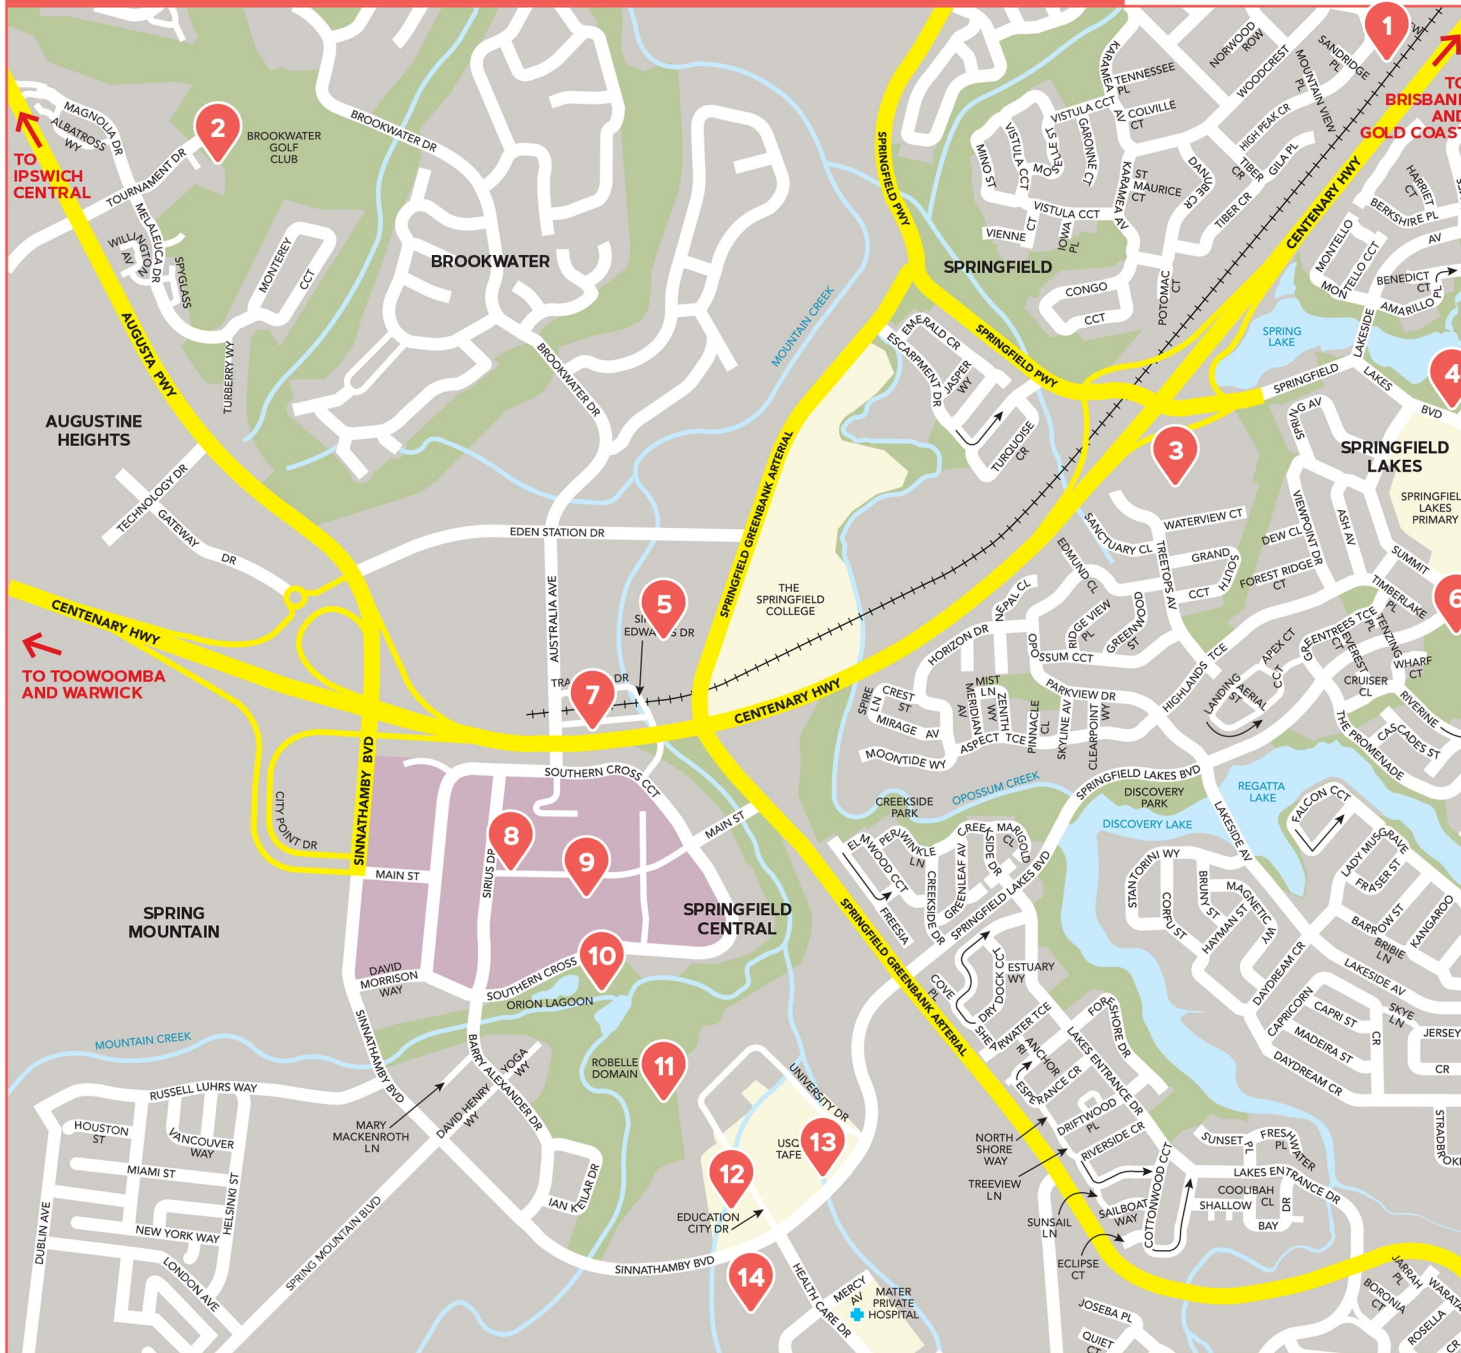

# ROSEWOOD

- 1 Rosewood Golf Course
- 2 Johnston Park
- 3 Cobb & Co Heritage Park
- 4 Rosewood Showgrounds and Camping Facility
- 5 Rosewood Library
- 6 Rosewood Railway Station
- 7 Anzac Park
- 8 Rosewood Aquatic Centre

# IPSWICH CENTRAL

- 1 The Workshops Rail Museum
- 2 Riverlink Shopping Centre
- 3 North Ipswich Reserve and Corporate Centre
- 4 River Heart Parklands
- 5 Timothy Molony Park
- 6 Tulumur Place / Ipswich Central Library / Ipswich Children's Library
- 7 Bob Gamble Park
- 8 Ipswich Railway Station
- 9 Nicholas Street Precinct
- 10 Top of Town Precinct
- 11 Studio 188
- 12 d'Arcy Doyle Place
- 13 Ipswich Art Gallery
- 14 Ipswich Civic Centre
- 15 Old Courthouse
- 16 Incinerator Theatre
- 17 Queens Park / Ipswich Nature Centre
- 18 Denmark Hill Conservation Reserve
- 19 Nerima Gardens
- 20 Willey Street Park (BMX Track)
- 21 Limestone Park
- 22 University of Southern Queensland (Ipswich Campus)
- 23 Ipswich Showgrounds
- I Ipswich Visitor Information Centre

# GREATER SPRINGFIELD

- 1 Springfield Railway Station
- 2 Brookwater Golf and Country Club
- 3 Spring Lake Metro
- 4 Spring Lake Park
- 5 Brighton Homes Arena
- 6 Atlantic Drive Sporting Complex
- 7 Springfield Central Railway Station
- 8 Springfield Central Library
- 9 Orion Springfield Central
- 10 Orion Lagoon
- 11 Robelle Domain
- 12 TAFE Queensland (Springfield Campus)
- 13 University of Southern Queensland (Springfield Campus)
- 14 Springfield Central Sports Complex