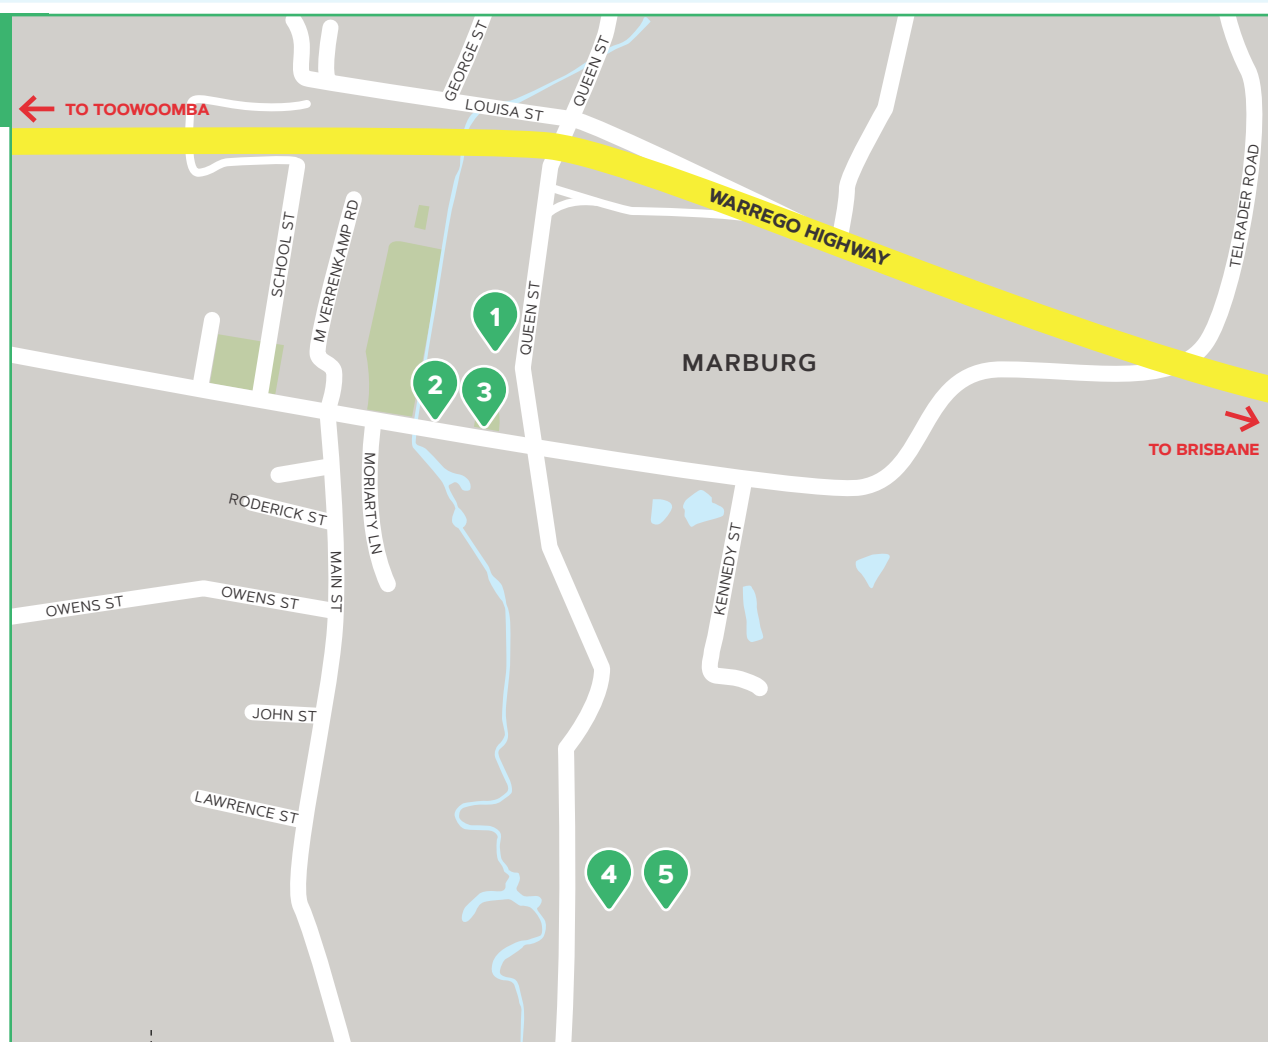

LEGEND

 Waterways	 Railway and Station
 Highway	 Cobb & Co Tourist Drive
 Road	 Scenic Rim Tourist Drive
 Conservation Estate	 Brisbane Valley Rail Trail

IPSWICH CENTRAL

- | | | | |
|--|----------------------------|--|--|
| 1 Queensland Museum Rail Workshops | 7 Bob Gamble Park | 14 Ipswich Civic Centre | 20 Willey Street Park (BMX Track) |
| 2 Riverlink Shopping Centre | 8 Ipswich Railway Station | 15 Old Courthouse | 21 Limestone Park |
| 3 North Ipswich Reserve and Corporate Centre | 9 Nicholas Street Precinct | 16 Incinerator Theatre | 22 University of Southern Queensland (Ipswich Campus) |
| 4 River Heart Parklands | 10 Top of Town Precinct | 17 Queens Park / Ipswich Nature Centre | 23 Ipswich Showgrounds and Caravan Park |
| 5 Timothy Molony Park | 11 Studio 188 | 18 Denmark Hill Conservation Reserve |  Ipswich Visitor Information Centre |
| 6 Tulumur Place / Ipswich Central Library / Ipswich Children's Library | 12 d'Arcy Doyle Place | 19 Nerima Gardens | |
| | 13 Ipswich Art Gallery | | |

MARBURG

- 1 Marburg Street Library
- 2 Marburg Community Centre and First World War Memorial
- 3 Rosewood Scrub Historical Society
- 4 Marburg Showgrounds
- 5 Marburg Pacing Association

ROSEWOOD

- 1 Rosewood Golf Course
- 2 Johnston Park
- 3 Cobb & Co Heritage Park
- 4 Rosewood Showgrounds and Camping Facility
- 5 Rosewood Library
- 6 Rosewood Railway Station
- 7 Anzac Park
- 8 Rosewood Aquatic Centre

GREATER SPRINGFIELD

- 1 Springfield Railway Station
- 2 Brookwater Golf and Country Club
- 3 Spring Lake Metro
- 4 Spring Lake Park
- 5 Brighton Homes Arena
- 6 Atlantic Drive Sporting Complex
- 7 Springfield Central Railway Station
- 8 Springfield Central Library
- 9 Orion Springfield Central
- 10 Orion Lagoon
- 11 Robelle Domain
- 12 TAFE Queensland (Springfield Campus)
- 13 University of Southern Queensland (Springfield Campus)
- 14 Springfield Central Sports Complex