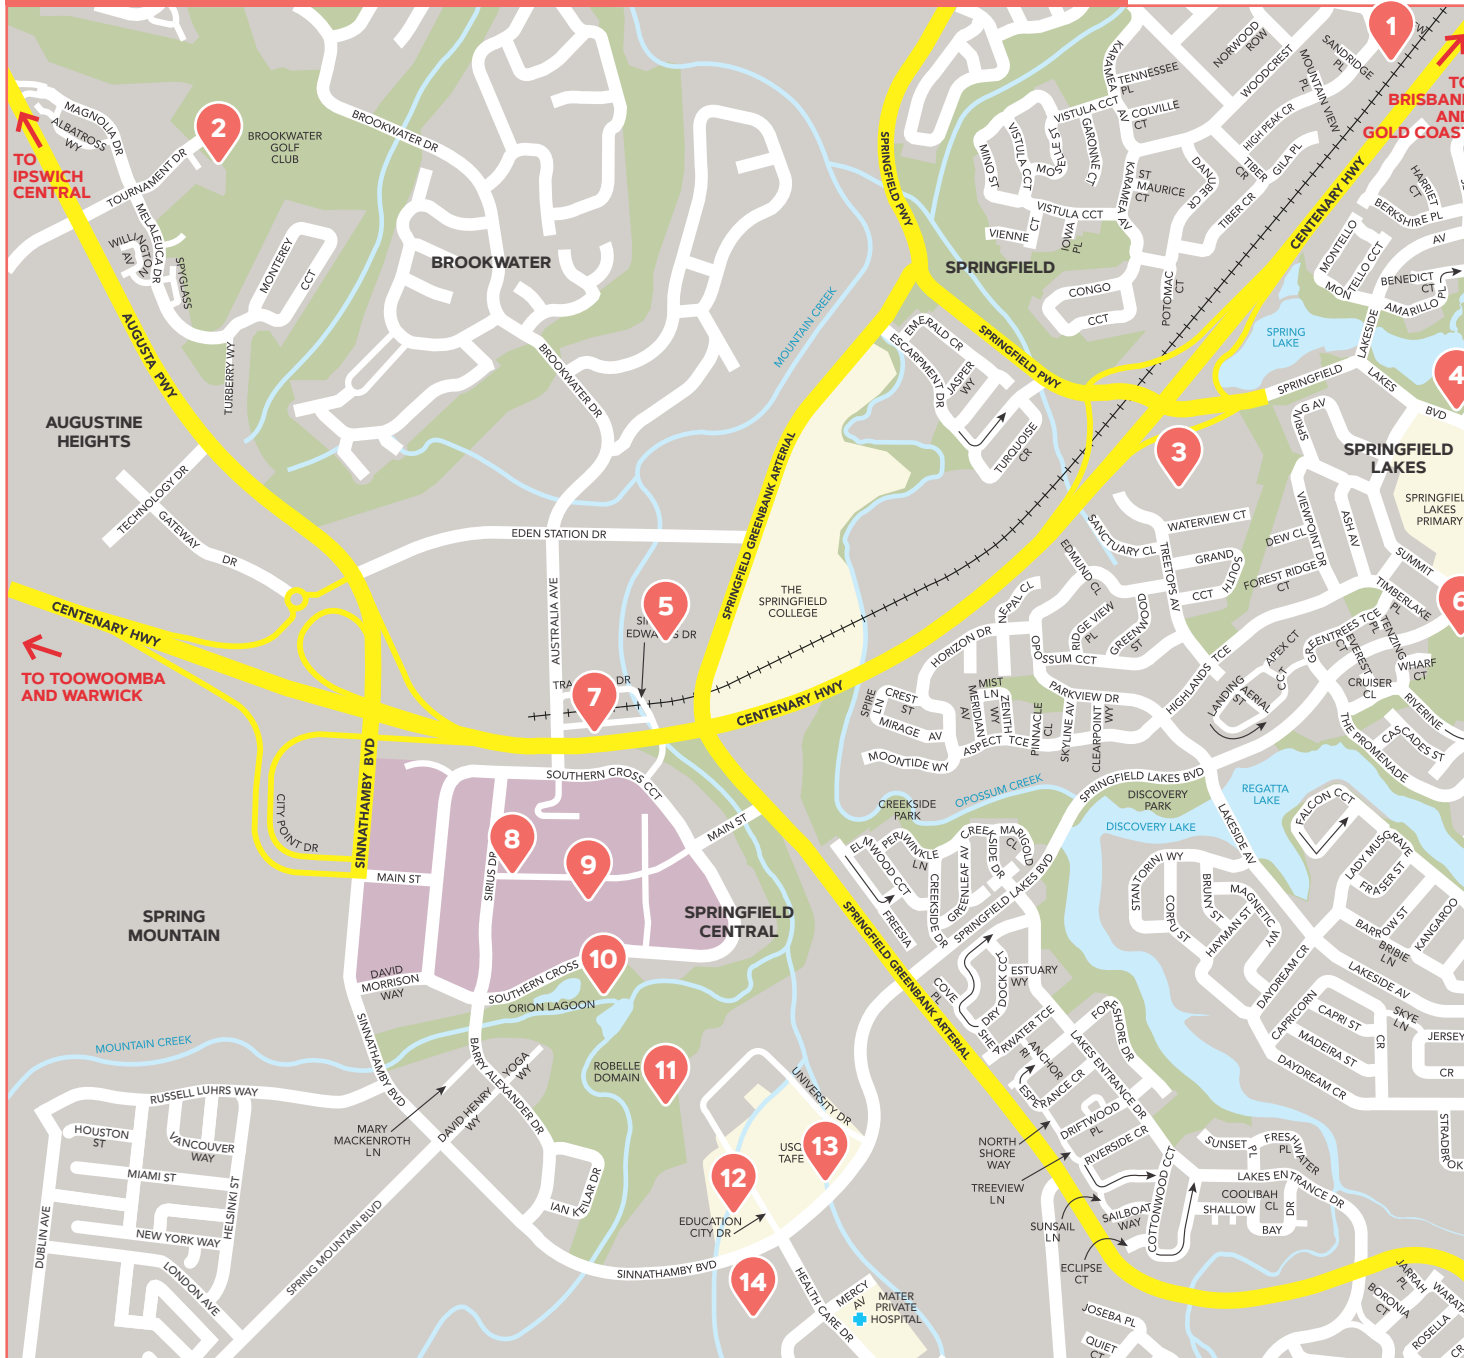

discover
Ipswich
.com.au

IPSWICH REGION

- 1 Woodlands of Marburg
- 2 Hillview Drive Reserve
- 3 Kholo Gardens
- 4 Colleges Crossing Recreation Reserve
- 5 Joseph Brady Park
- 6 Haig Street Quarry Bushland Reserve
- 7 Ipswich Turf Club / Ipswich Events & Entertainment Centre
- 8 Castle Hill Blackstone Reserve
- 9 Cooneana Heritage Centre
- 10 RAAF Base Amberley and Aviation Heritage Centre
- 11 Lobley Park
- 12 Queensland Pioneer Steam Railway
- 13 Redbank Plains Recreation Reserve and Skate Facility
- 14 Grandchester Model Live Steam Railway
- 15 The Q
- 16 White Rock - Spring Mountain Conservation Estate
- 17 Splash 'n' Play Waterpark
- 18 Ipswich Motorsport Precinct
- 19 Queensland Raceway
- 20 Willowbank Raceway
- 21 Spicers Hidden Vale / Hidden Vale Adventure Park
- 22 Hardings Paddock Picnic Area and Campground
- 23 Purga Nature Reserve
- 24 Ivory's Rock Events + Camping
- 25 Flinders-Goolman Conservation Estate

MARBURG

- 1 Marburg Street Library
- 2 Marburg Community Centre and First World War Memorial
- 3 Rosewood Scrub Historical Society
- 4 Marburg Showgrounds
- 5 Marburg Pacing Association

ROSEWOOD

- 1 Rosewood Golf Course
- 2 Johnston Park
- 3 Cobb & Co Heritage Park
- 4 Rosewood Showgrounds and Camping Facility
- 5 Rosewood Library
- 6 Rosewood Railway Station
- 7 Anzac Park
- 8 Rosewood Aquatic Centre

GREATER SPRINGFIELD

- 1 Springfield Railway Station
- 2 Brookwater Golf and Country Club
- 3 Spring Lake Metro
- 4 Spring Lake Park
- 5 Brighton Homes Arena
- 6 Atlantic Drive Sporting Complex
- 7 Springfield Central Railway Station
- 8 Springfield Central Library
- 9 Orion Springfield Central
- 10 Orion Lagoon
- 11 Robelle Domain
- 12 TAFE Queensland (Springfield Campus)
- 13 University of Southern Queensland (Springfield Campus)
- 14 Springfield Central Sports Complex